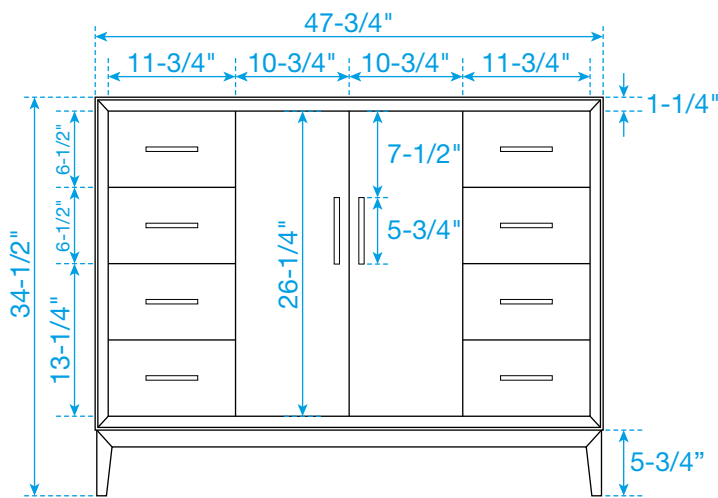

# WYNDHAM COLLECTION

TOP VIEW OF VANITY CABINET

\*Note: All measurements are  $\pm 1/4$ ".

## WC-8181-48-SGL

# WYNDHAM COLLECTION

Side splash is reversible.  
Note: All Measurements are  $\pm 1/4''$ .

WC-VCA-48-SGL-TOP