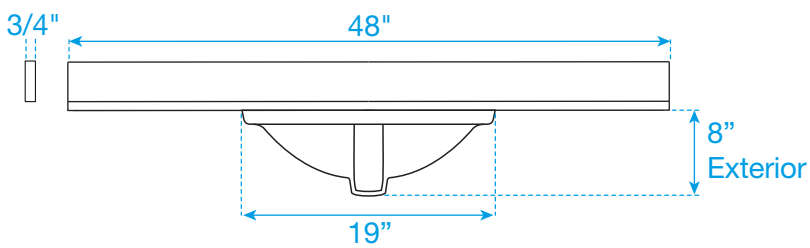

# WYNDHAM COLLECTION

TOP VIEW OF VANITY CABINET

\*Note: All measurements are  $\pm 1/4$ ".

## WC-8181-48-SGL

# WYNDHAM COLLECTION

Side splash is reversible.  
Note: All Measurements are  $\pm 1/4''$ .

WC-VCA-48-SGL-TOP