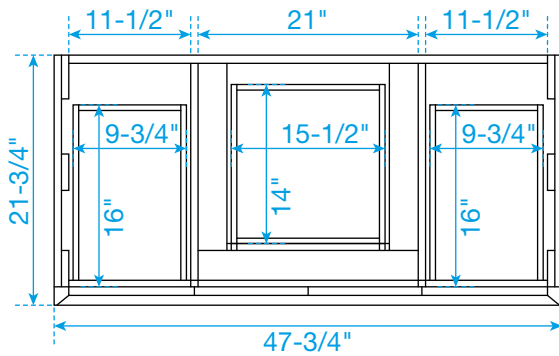

# WYNDHAM COLLECTION

TOP VIEW OF VANITY CABINET

\*Note: All measurements are  $\pm 1/4$ ".

## WC-8181-48-SGL

# WYNDHAM COLLECTION

Side splash is reversible.  
Note: All Measurements are  $\pm 1/4''$ .

WC-VCA-48-SGL-TOP