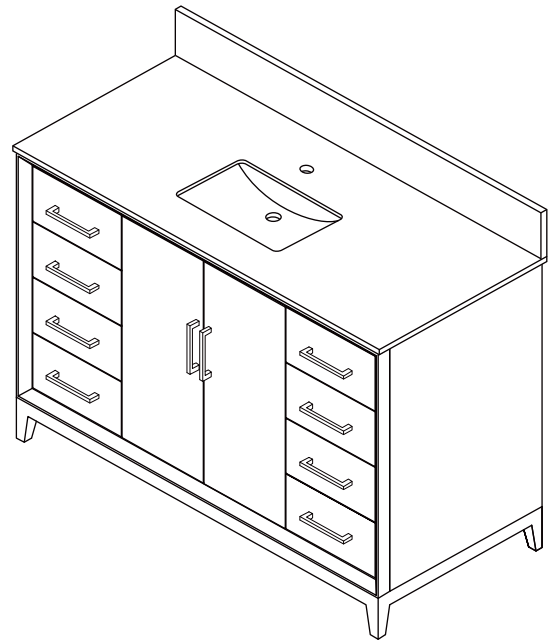

# WYNDHAM COLLECTION

TOP VIEW OF VANITY CABINET

\*Note: All measurements are  $\pm 1/4$ ".

## WC-8181-48-SGL

# WYNDHAM COLLECTION

Side splash is reversible.  
Note: All Measurements are  $\pm 1/4''$ .

WC-VCA-48-SGL-TOP