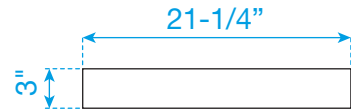

# WYNDHAM COLLECTION

TOP VIEW OF VANITY CABINET

\*Note: All measurements are  $\pm 1/4$ ".

# WYNDHAM COLLECTION

Side splash is reversible.  
Note: All Measurements are  $\pm 1/4''$ .

WC-VCA-48-SGL-TOP