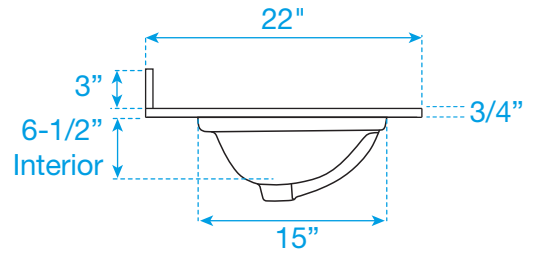

# WYNDHAM COLLECTION

TOP VIEW OF VANITY CABINET

\*Note: All measurements are  $\pm 1/4$ ".

# WYNDHAM COLLECTION

Side splash is reversible.  
Note: All Measurements are  $\pm 1/4''$ .

WC-VCA-48-SGL-TOP