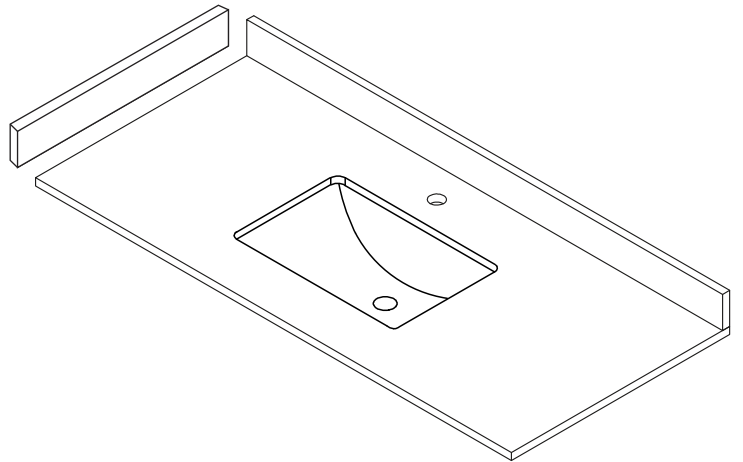

# WYNDHAM COLLECTION

TOP VIEW OF VANITY CABINET

\*Note: All measurements are  $\pm 1/4$ ".

## WC-8181-48-SGL

# WYNDHAM COLLECTION

Side splash is reversible.  
Note: All Measurements are  $\pm 1/4''$ .

WC-VCA-48-SGL-TOP