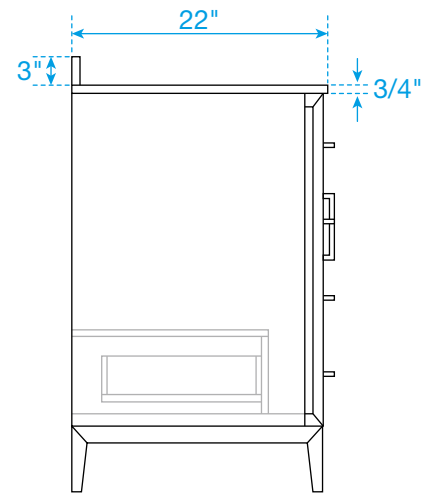

# WYNDHAM COLLECTION

TOP VIEW OF VANITY CABINET

\*Note: All measurements are  $\pm 1/4$ ".

## WC-8181-48-SGL

# WYNDHAM COLLECTION

Side splash is reversible.  
Note: All Measurements are  $\pm 1/4''$ .

WC-VCA-48-SGL-TOP