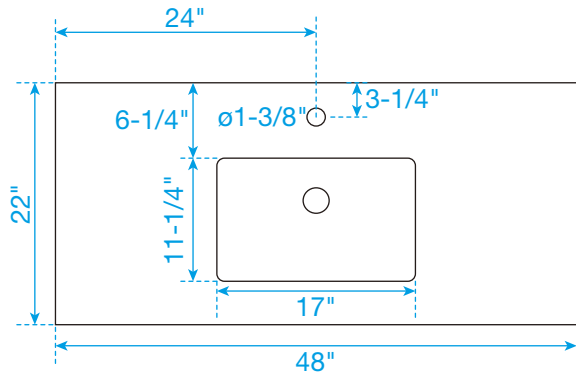

# WYNDHAM COLLECTION

TOP VIEW OF VANITY CABINET

\*Note: All measurements are  $\pm 1/4$ ".

## WC-8181-48-SGL

# WYNDHAM COLLECTION

Side splash is reversible.  
Note: All Measurements are  $\pm 1/4''$ .

WC-VCA-48-SGL-TOP