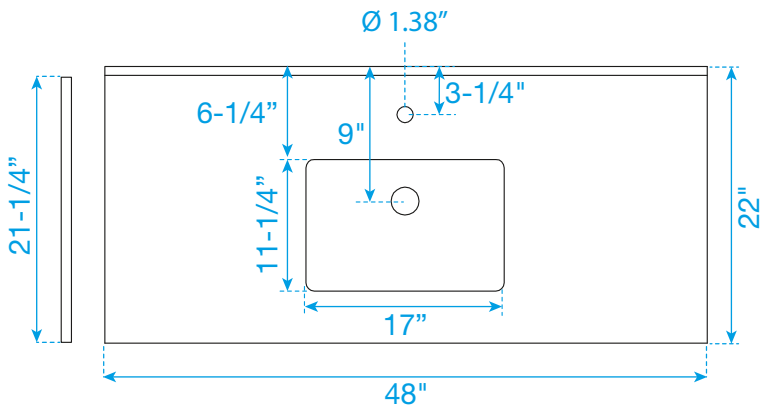

# WYNDHAM COLLECTION

TOP VIEW OF VANITY CABINET

\*Note: All measurements are  $\pm 1/4$ ".

## WC-8181-48-SGL

# WYNDHAM COLLECTION

Side splash is reversible.  
Note: All Measurements are  $\pm 1/4''$ .

WC-VCA-48-SGL-TOP